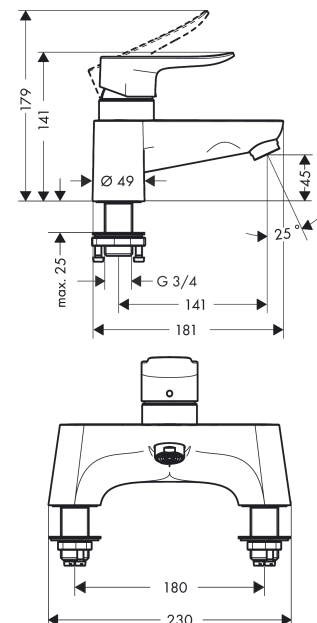

Metris

2-hole rim-mounted manual single lever bath mixer LowPressure min. 0.2 bar

Surfaces: **chrome** Art. no. : **31423000**

Description

product features

- designed to run 1 function
- Connection type: G 3/4
- Centre distance: 180 mm
- ceramic cartridge (Highflow)
- Operating pressure from 0.2 bar
- automatically reverts from shower to bath spout when turned off
- Non-return valve
- with silencer
- non-thermostatic
- flow rate 50 l/min at 3 bar
- WRAS 1904703
- Kiwa UK 1401704

Article Details

Price excl. VAT

£ 262.50

Technology

Certificates

kiwa

Product image

Scale drawing