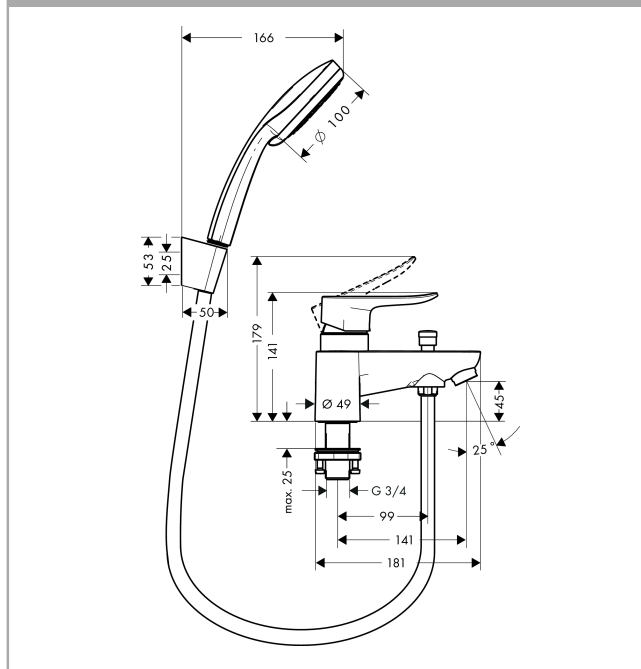

Scale drawing