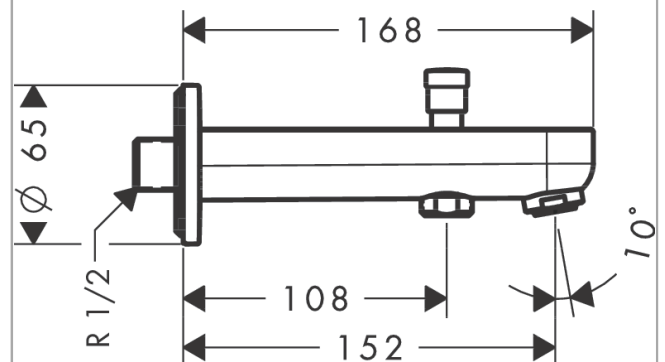

Scale drawing