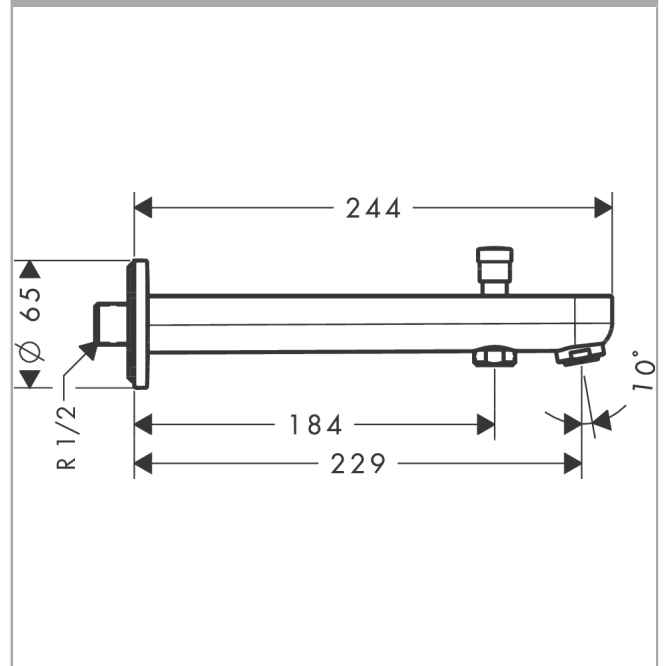

Metris S

Bath spout 22.8 cm with diverter valve

Surfaces: **chrome** Art. no. : **31416000**

Description

product features

- Connection type: 1/2"
- exposed design allows easy installation, all working parts are outside of the wall
- with escutcheon
- with integrated backflow prevention
- spout 228 mm long
- wall-mounted
- Flow rate (at 3 bar): 25 l/min at 3 bar
- Operating pressure: min. 1 bar/max. 10 bar
- Intrinsically safe against backflow

Article Details

Price excl. VAT

£ 194.17

Technology

Product image

Scale drawing

Flowchart