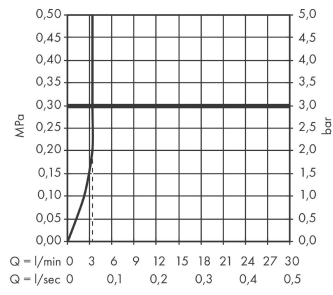

Metris
Single lever basin mixer LowFlow 3.5 l/m for concealed installation
Surfaces: **chrome**   Art. no. : **31251000**

Flowchart