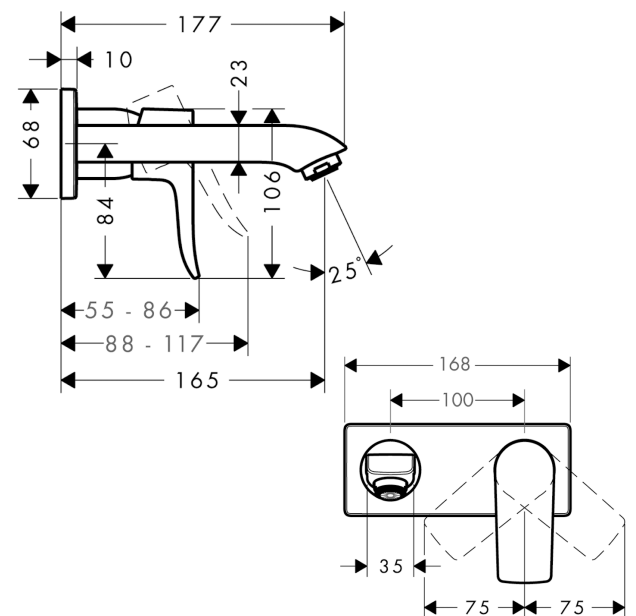

Metris

Single lever basin mixer LowFlow 3.5 l/m for concealed installation

Surfaces: **chrome** Art. no. : **31251000**

Description

product features

- Consists of: single lever basin mixer for concealed installation, waste set
- wall-mounted
- normal spray
- Flow rate (at 3 bar): 3.5 l/min
- Min. operating pressure: 1 bar
- Max. operating pressure: 10 bar
- ceramic cartridge
- free flow non-closing waste
- Material waste set: metal
- handle can be positioned on the right or left, depends on the basic set installation
- QuickClean technology for easy limescale removal
- enhanced capital allowance version
- please specify when ordering if required for low pressure
- connection type: basic set
- WRAS 1807027
- WRAS 1807027

Article Details

Price excl. VAT

£ 300.00

Technology

Certificates

Product image

Scale drawing

Metris
Single lever basin mixer LowFlow 3.5 l/m for concealed installation
 Surfaces: **chrome** Art. no. : **31251000**

Flowchart

Metris
Single lever basin mixer LowFlow 3.5 l/m for concealed installation
 Surfaces: **chrome** Art. no. : **31251000**

Installation examples