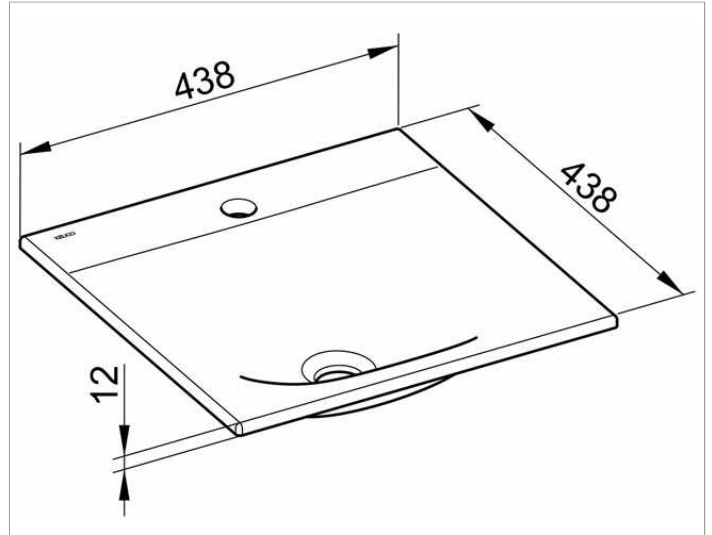

Edition 11

31198310401 Ceramic washbasin

PRODUCT

DRAWING

PRODUCT ATTRIBUTES

single tap hole, without overflow,
with CleanPlus surface

SURFACE

white

DIMENSION

438 x 12 x 438 mm