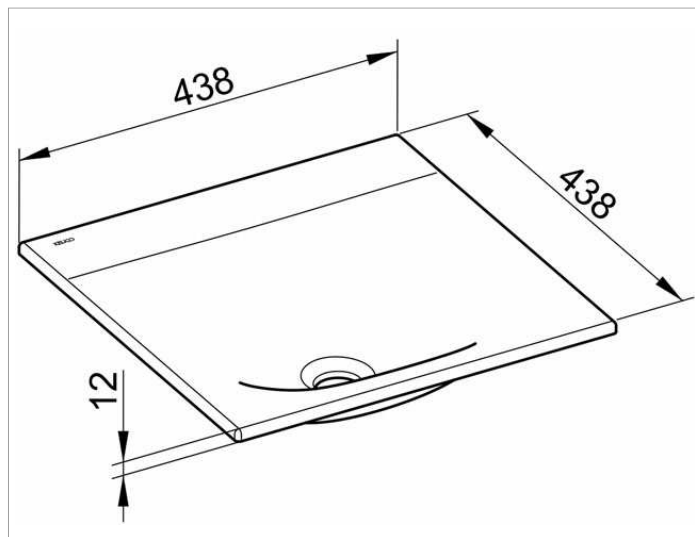

Edition 11

31198310400 Ceramic washbasin

PRODUCT

DRAWING

PRODUCT ATTRIBUTES

no tap hole, without overflow,
with CleanPlus surface

SURFACE

white

DIMENSION

438 x 12 x 438 mm