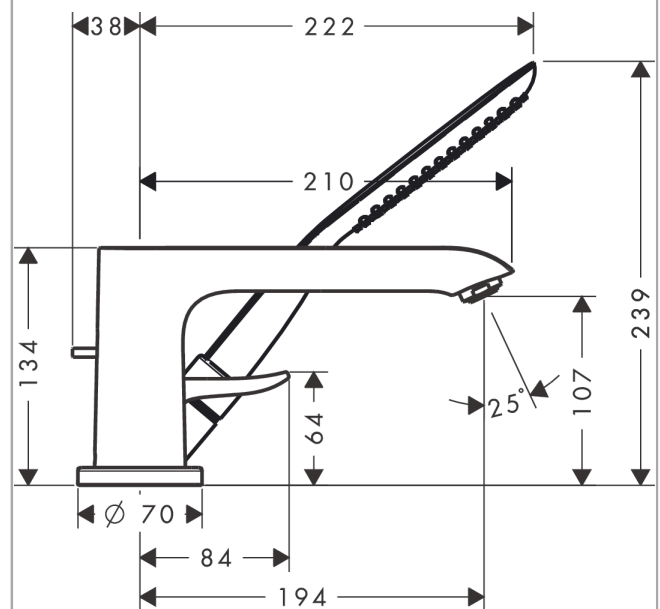

Scale drawing