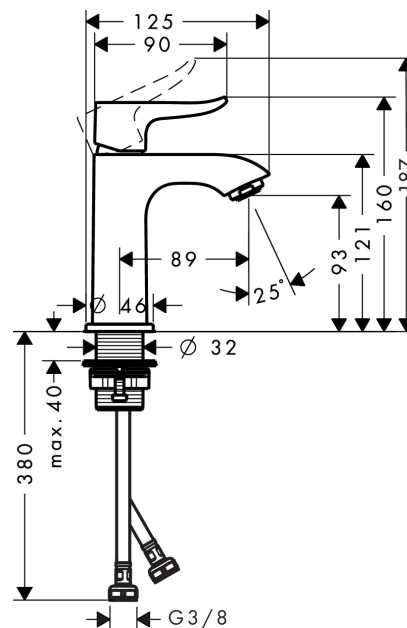

Metris

Single lever basin mixer 100 for cloakroom basins without waste

Surfaces: **chrome** Art. no. : **31186000**

Description

product features

- ComfortZone 100 provides space for greater freedom of movement
- free-standing installation
- spout 89 mm long
- normal spray
- Flow rate (at 3 bar): 5 l/min
- ceramic cartridge
- QuickClean technology for easy limescale removal
- WRAS 1706030
- WRAS 1706030
- WRAS 1706030

Article Details

Price excl. VAT

£ 185.83

Technology

Certificates

Product image

Scale drawing

Flowchart