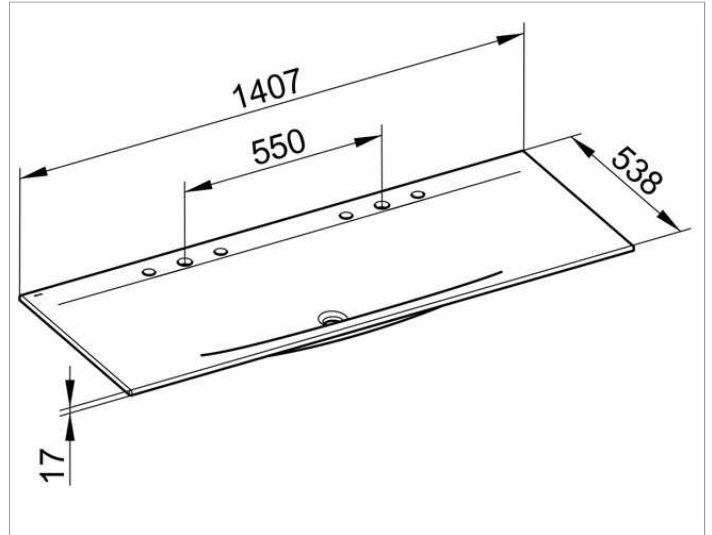

Edition 11

31160311406 Ceramic double-washbasin

PRODUCT

DRAWING

PRODUCT ATTRIBUTES

2 x 3 tap holes (gauge 200 mm), without overflow,
with CleanPlus surface

SURFACE

white

DIMENSION

1407 x 17 x 538 mm