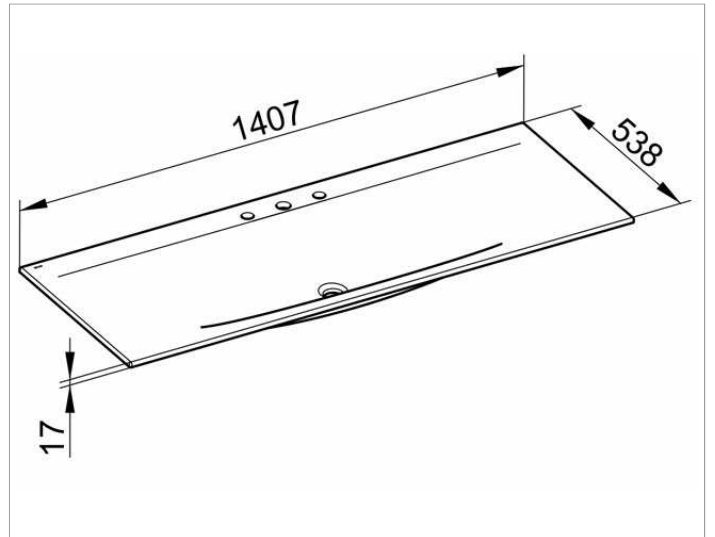

Edition 11

31160311403 Ceramic washbasin

PRODUCT

DRAWING

PRODUCT ATTRIBUTES

3 tap holes (gauge 200 mm),
complete with Clou drain and overflow system,
with CleanPlus surface

SURFACE

white

DIMENSION

1407 x 17 x 538 mm