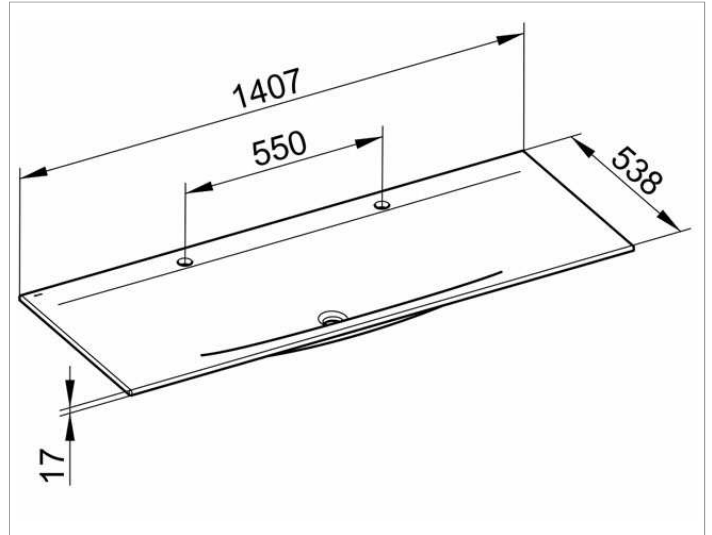

Edition 11

31160311402 Ceramic double-washbasin

PRODUCT

DRAWING

PRODUCT ATTRIBUTES

2 x single tap hole, without overflow,
with CleanPlus surface

SURFACE

white

DIMENSION

1407 x 17 x 538 mm