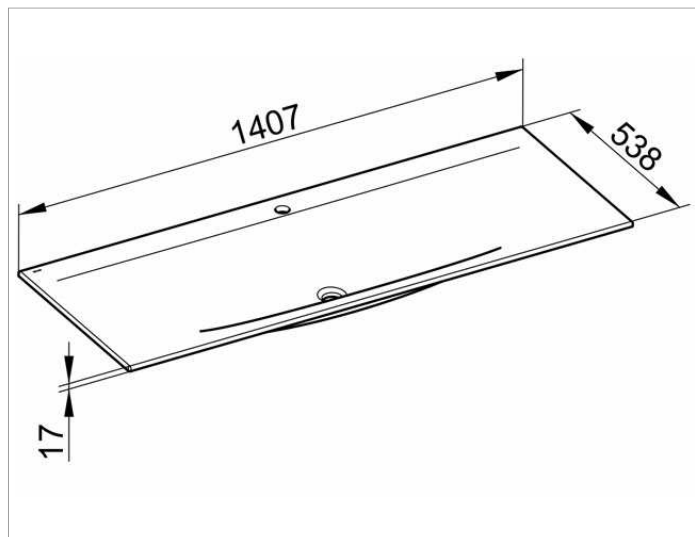

Edition 11

31160311401 Ceramic washbasin

PRODUCT

DRAWING

PRODUCT ATTRIBUTES

single tap hole,
complete with Clou drain and overflow system,
with CleanPlus surface

SURFACE

white

DIMENSION

1407 x 17 x 538 mm