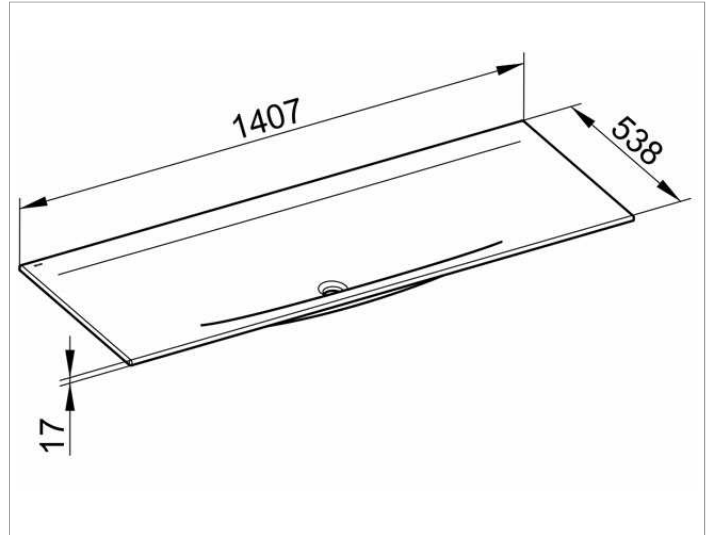

Edition 11

31160311400 Ceramic washbasin

PRODUCT

DRAWING

PRODUCT ATTRIBUTES

no tap hole, without overflow,
with CleanPlus surface

SURFACE

white

DIMENSION

1407 x 17 x 538 mm