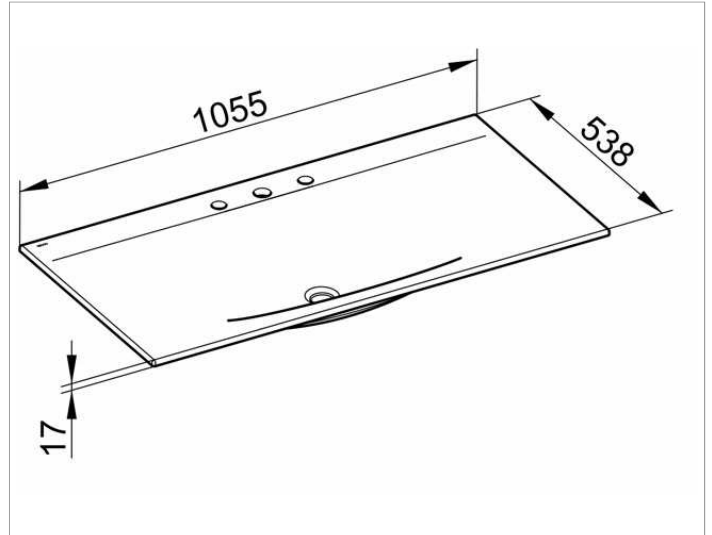

Edition 11

31150311003 Ceramic washbasin

**PRODUCT**

**DRAWING**

**PRODUCT ATTRIBUTES**

3 tap holes (gauge 200 mm),  
complete with Clou drain and overflow system,  
with CleanPlus surface

**SURFACE**

white

**DIMENSION**

1055 x 17 x 538 mm