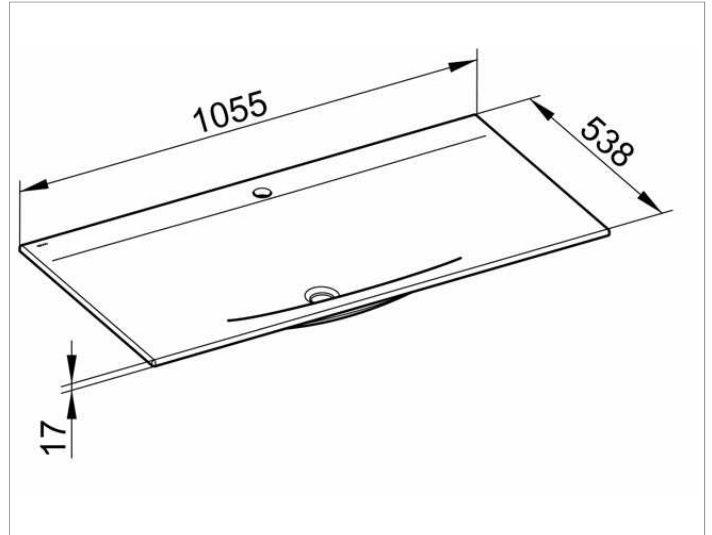

Edition 11

31150311001 Ceramic washbasin

PRODUCT

DRAWING

PRODUCT ATTRIBUTES

single tap hole,
complete with Clou drain and overflow system,
with CleanPlus surface

SURFACE

white

DIMENSION

1055 x 17 x 538 mm