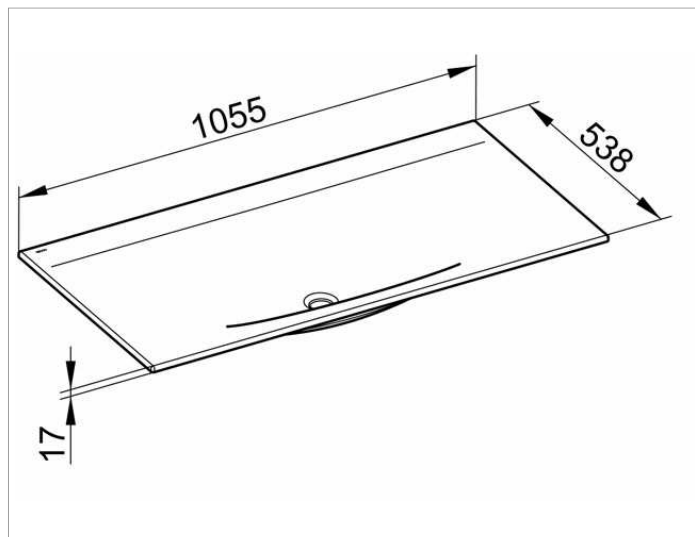

Edition 11

31150311000 Ceramic washbasin

**PRODUCT**

**DRAWING**

**PRODUCT ATTRIBUTES**

no tap hole, without overflow,  
with CleanPlus surface

**SURFACE**

white

**DIMENSION**

1055 x 17 x 538 mm