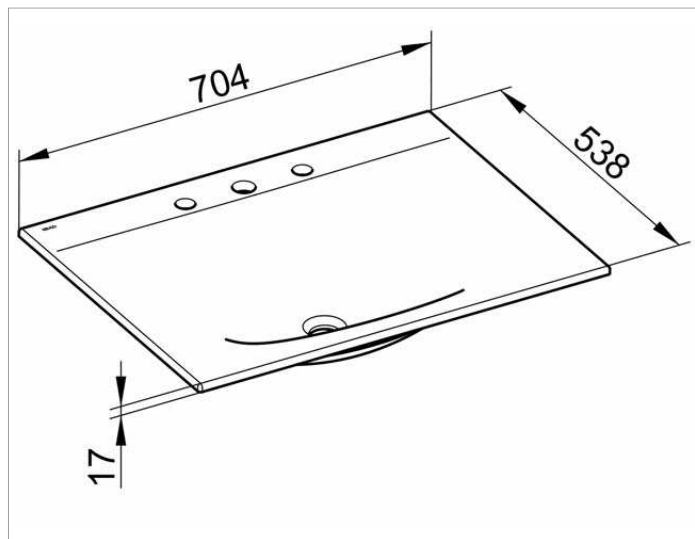

Edition 11

31140310703 Ceramic washbasin

PRODUCT

DRAWING

PRODUCT ATTRIBUTES

3 tap holes (gauge 200 mm),
complete with Clou drain and overflow system,
with CleanPlus surface

SURFACE

white

DIMENSION

704 x 17 x 538 mm