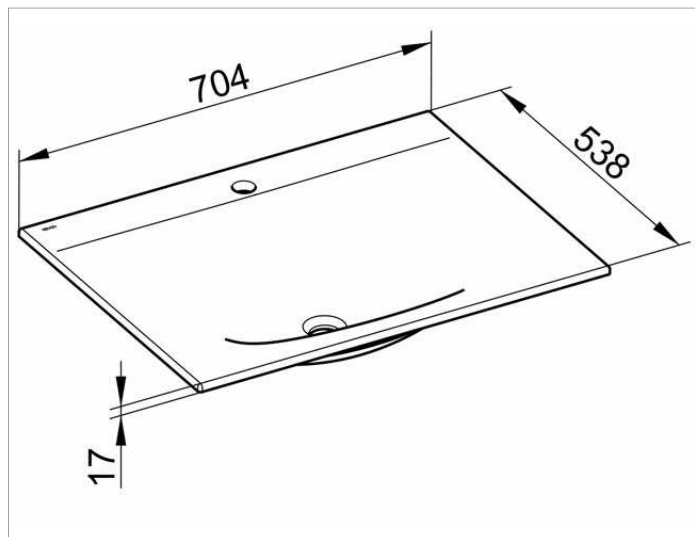

Edition 11

31140310701 Ceramic washbasin

PRODUCT

DRAWING

PRODUCT ATTRIBUTES

single tap hole,
complete with Clou drain and overflow system
with CleanPlus surface

SURFACE

white

DIMENSION

704 x 17 x 538 mm