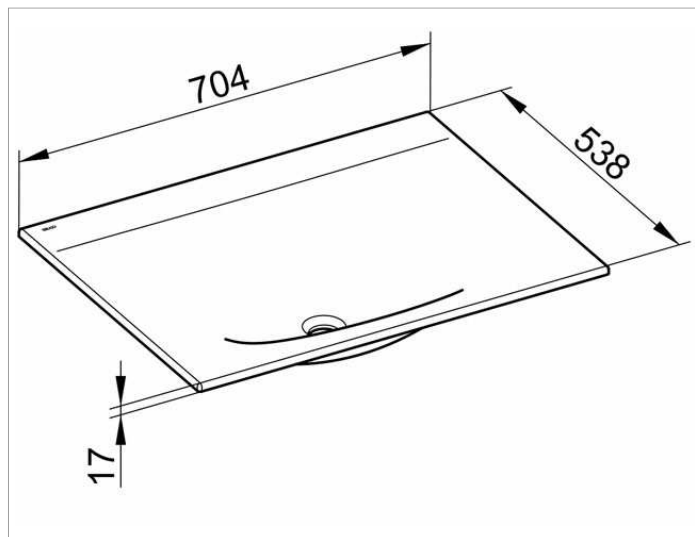

Edition 11

31140310700 Ceramic washbasin

PRODUCT

DRAWING

PRODUCT ATTRIBUTES

no tap hole, without overflow
with CleanPlus surface

SURFACE

white

DIMENSION

704 x 17 x 538 mm