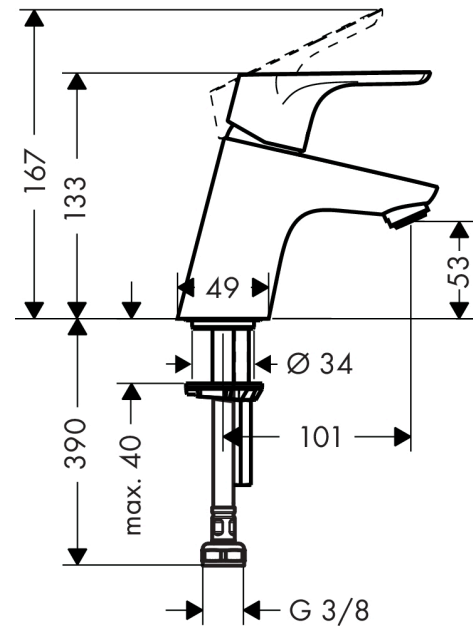

#### product features

- ComfortZone 70 provides space for greater freedom of movement
- free-standing installation
- spout 101 mm long
- normal spray
- Flow rate (at 3 bar): 5 l/min
- Min. operating pressure: 1 bar
- Max. operating pressure: 10 bar
- ceramic cartridge
- For cold water connection
- QuickClean technology for easy limescale removal
- please specify when ordering if required for low pressure
- WRAS 1812026
- WRAS 1812026
- WRAS 1812026

### Technology

### Scale drawing

**Focus**  
**Pillar tap 70 for cold water without waste**  
 Surfaces: **chrome**    Art. no. : **31130000**