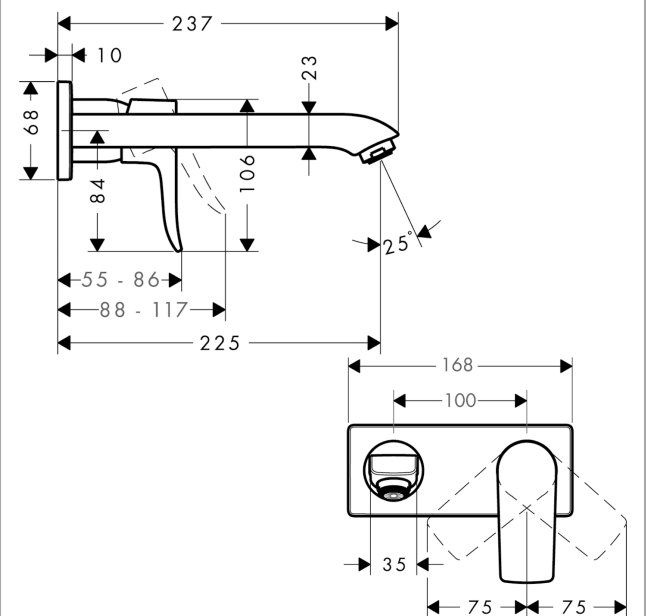

#### product features

- Consists of: single lever basin mixer for concealed installation, waste set
- wall-mounted
- spout 225 mm long
- normal spray
- Flow rate (at 3 bar): 5 l/min
- Min. operating pressure: 1 bar
- Max. operating pressure: 10 bar
- ceramic cartridge
- free flow non-closing waste
- Material waste set: metal
- handle can be positioned on the right or left, depends on the basic set installation
- QuickClean technology for easy limescale removal
- please specify when ordering if required for low pressure
- connection type: basic set
- WRAS 1807027
- WRAS 1807027

### Scale drawing