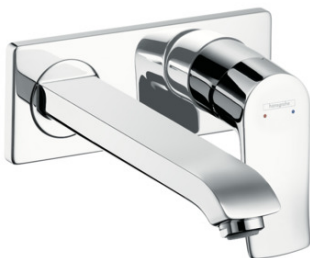

Metris

Single lever basin mixer for concealed installation with spout 22.5 cm

Surfaces: **chrome** Art. no. : **31086000**

Description

product features

- Consists of: single lever basin mixer for concealed installation, waste set
- wall-mounted
- spout 225 mm long
- normal spray
- Flow rate (at 3 bar): 5 l/min
- Min. operating pressure: 1 bar
- Max. operating pressure: 10 bar
- ceramic cartridge
- free flow non-closing waste
- Material waste set: metal
- handle can be positioned on the right or left, depends on the basic set installation
- QuickClean technology for easy limescale removal
- please specify when ordering if required for low pressure
- connection type: basic set
- WRAS 1807027
- WRAS 1807027

Article Details

Price excl. VAT

£ 341.67

Technology

Certificates

Product image