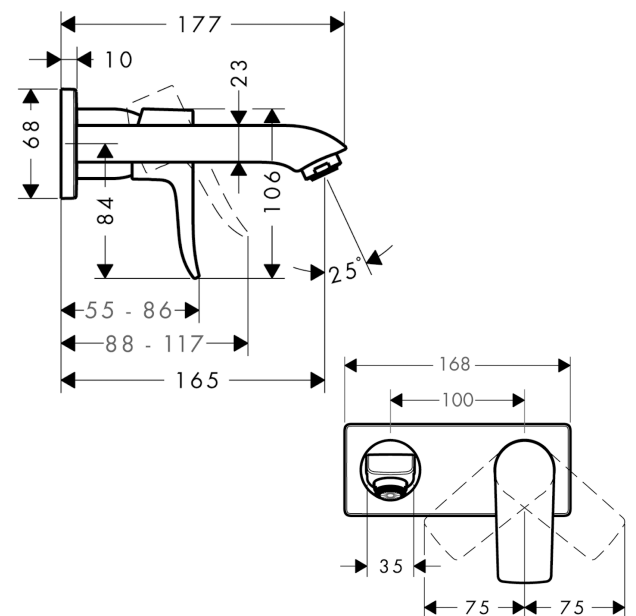

Metris

Single lever basin mixer for concealed installation with spout 16.5 cm

Surfaces: **chrome** Art. no. : **31085000**

Description

product features

- Consists of: single lever basin mixer for concealed installation, waste set
- wall-mounted
- spout 165 mm long
- normal spray
- Flow rate (at 3 bar): 5 l/min
- Min. operating pressure: 1 bar
- Max. operating pressure: 10 bar
- ceramic cartridge
- free flow non-closing waste
- Material waste set: metal
- handle can be positioned on the right or left, depends on the basic set installation
- QuickClean technology for easy limescale removal
- please specify when ordering if required for low pressure
- connection type: basic set
- WRAS 1807027
- WRAS 1807027

Article Details

Price excl. VAT

£ 308.33

Technology

Certificates

Product image

Scale drawing

Metris

Single lever basin mixer for concealed installation with spout 16.5 cm

Surfaces: **chrome** Art. no. : **31085000**

Flowchart

Metris
Single lever basin mixer for concealed installation with spout 16.5 cm
 Surfaces: **chrome** Art. no. : **31085000**