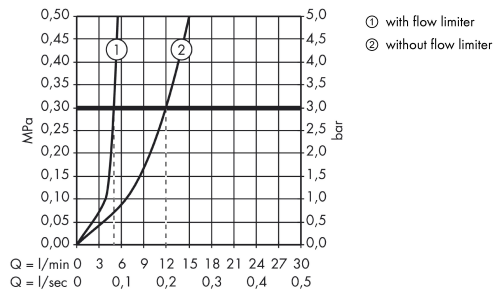

Metris

Single lever basin mixer for concealed installation with spout 16.5 cm

Surfaces: **chrome** Art. no. : **31085000**

Flowchart