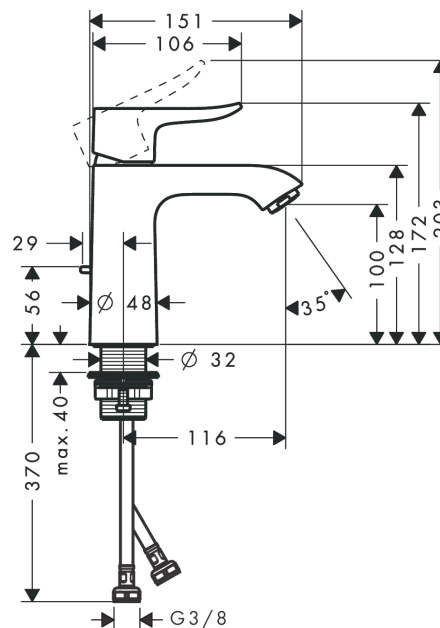

Metris

Single lever basin mixer 110 with pop-up waste

Surfaces: **chrome** Art. no. : **31080000**

Description

product features

- Consists of: single lever basin mixer, waste set
- ComfortZone 110 provides space for greater freedom of movement
- free-standing installation
- spout 116 mm long
- normal spray
- Flow rate (at 3 bar): 5 l/min
- Min. operating pressure: 1 bar
- Max. operating pressure: 10 bar
- ceramic cartridge
- pop-up waste set 1¼"
- Material waste set: metal
- QuickClean technology for easy limescale removal
- please specify when ordering if required for low pressure
- WRAS 1710020

Article Details

Price excl. VAT

£ 241.67

Technology

Certificates

kiwa

Product image

Scale drawing

Metris
Single lever basin mixer 110 with pop-up waste
 Surfaces: **chrome** Art. no. : **31080000**

Flowchart