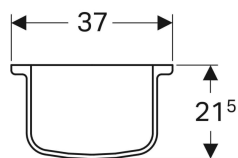

Geberit Bambini half pedestal

Example image

Technical data

Product material

Vitreous china

To order additionally

- Fastening material

Art. no.	Colour / surface
296500000	white