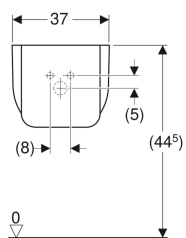

Geberit Bambini half pedestal

Example image

Technical data

Product material

Vitreous china

To order additionally

- Fastening material

Art. no.	Colour / surface
296500000	white