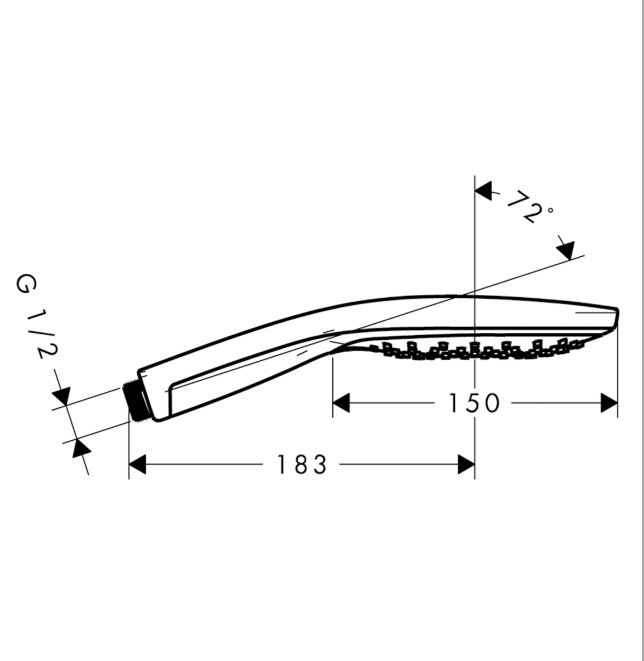

Scale drawing