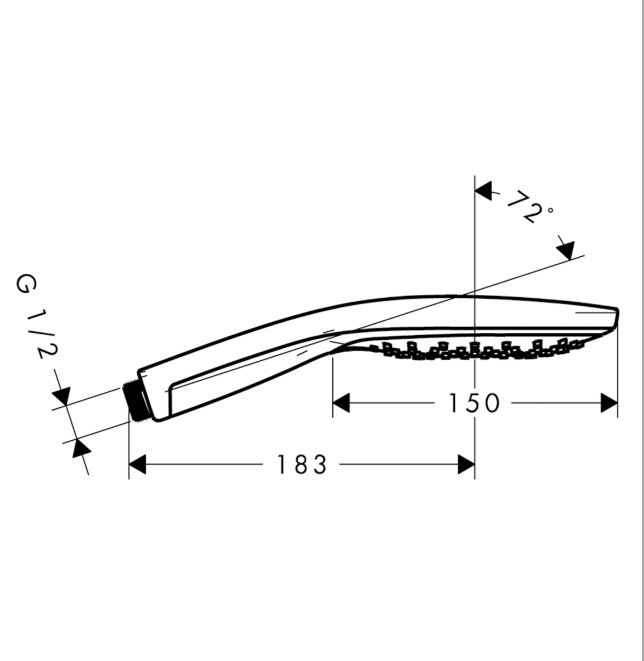

Raindance Select S
Hand shower 150 3jet EcoSmart 9 l/min
 Surfaces: **chrome** Art. no. : **28588000**

Description

product features

- hand shower with 2-shell construction
- Shower head size: 150 mm
- Select button to comfortably switch between spray modes
- Spray pattern: RainAir, CaresseAir, Mix
- Maximum flow rate (at 3 bar): 9 l/min
- Operating pressure: min. 1 bar/max. 6 bar
- with internal water conduction
- rinseable dirt filter
- Connection thread 1/2"
- winner of the iF Product Design Award 2011
- WRAS 1706059
- WRAS 1706059
- WRAS 1706059

Article Details

Price excl. VAT

£ 111.67

Technology

Certificates

Product image

Scale drawing

Raindance Select S
Hand shower 150 3jet EcoSmart 9 l/min
 Surfaces: **chrome** Art. no. : **28588000**

Flowchart

The consumption was measured in combination with the appropriate fittings (thermostat/mixer/ in-wall valve) to reflect actual application in practice.