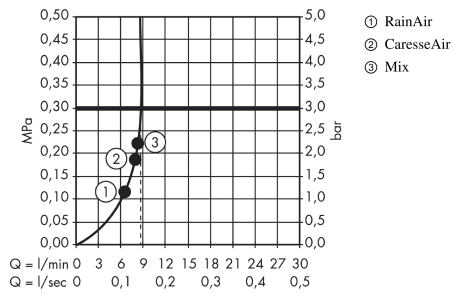

Raindance Select S
Hand shower 150 3jet EcoSmart 9 l/min
 Surfaces: **chrome** Art. no. : **28588000**

Description

product features

- hand shower with 2-shell construction
- Shower head size: 150 mm
- Select button to comfortably switch between spray modes
- Spray pattern: RainAir, CaresseAir, Mix
- Maximum flow rate (at 3 bar): 9 l/min
- Operating pressure: min. 1 bar/max. 6 bar
- with internal water conduction
- rinseable dirt filter
- Connection thread 1/2"
- winner of the iF Product Design Award 2011
- WRAS 1706059
- WRAS 1706059
- WRAS 1706059

Article Details

Price excl. VAT

£ 111.67

Technology

Certificates

Product image

Scale drawing

Raindance Select S
Hand shower 150 3jet EcoSmart 9 l/min
 Surfaces: **chrome** Art. no. : **28588000**

Flowchart

The consumption was measured in combination with the appropriate fittings (thermostat/mixer/ in-wall valve) to reflect actual application in practice.