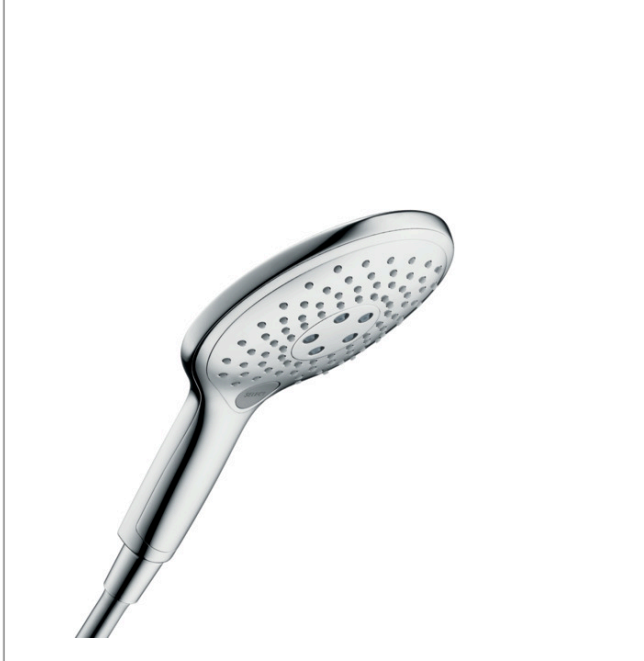

Raindance Select S
Hand shower 150 3jet EcoSmart 9 l/min
 Surfaces: **chrome** Art. no. : **28588000**

Description

product features

- hand shower with 2-shell construction
- Shower head size: 150 mm
- Select button to comfortably switch between spray modes
- Spray pattern: RainAir, CaresseAir, Mix
- Maximum flow rate (at 3 bar): 9 l/min
- Operating pressure: min. 1 bar/max. 6 bar
- with internal water conduction
- rinseable dirt filter
- Connection thread 1/2"
- winner of the iF Product Design Award 2011
- WRAS 1706059
- WRAS 1706059
- WRAS 1706059

Article Details

Price excl. VAT

£ 111.67

Technology

Certificates

Product image

Scale drawing

Raindance Select S
Hand shower 150 3jet EcoSmart 9 l/min
 Surfaces: **chrome** Art. no. : **28588000**