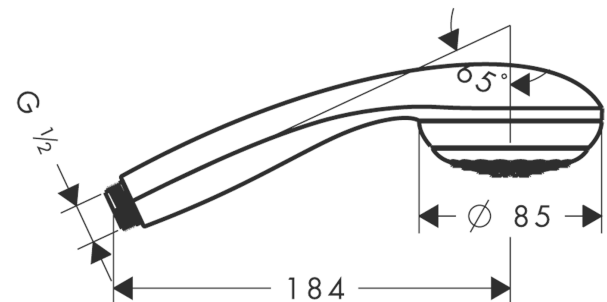

Scale drawing