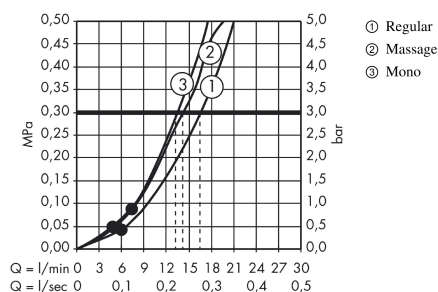

Flowchart

The consumption was measured in combination with the appropriate fittings (thermostat/mixer/ in-wall valve) to reflect actual application in practice.