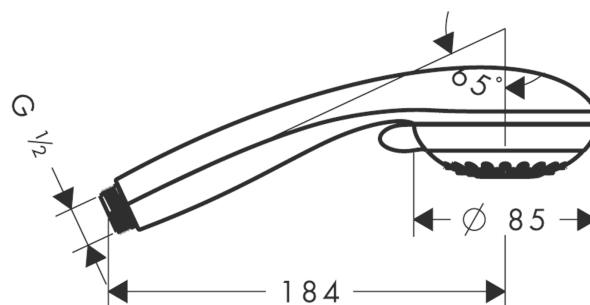

Scale drawing