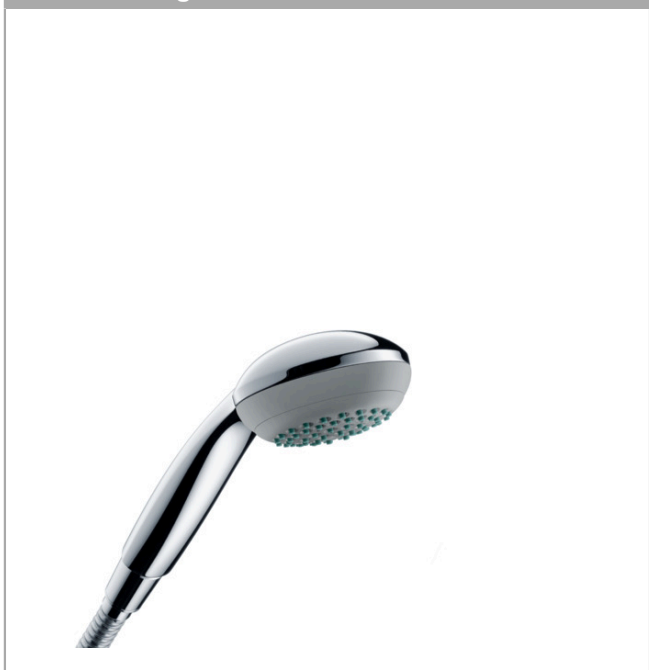

Crometta 85
Hand shower Vario
 Surfaces: **chrome** Art. no. : **28562000**

Description

product features

- Shower head size: 85 mm
- spray type adjustment by turning
- Spray pattern: normal spray, Vario spray
- Maximum flow rate (at 3 bar): 17 l/min
- Operating pressure: min. 1 bar/max. 6 bar
- rinseable dirt filter
- Connection thread 1/2"
- WRAS 1909052

Article Details

Price excl. VAT £ 23.33

Technology

Certificates

kiwa

Product image

Scale drawing

Flowchart