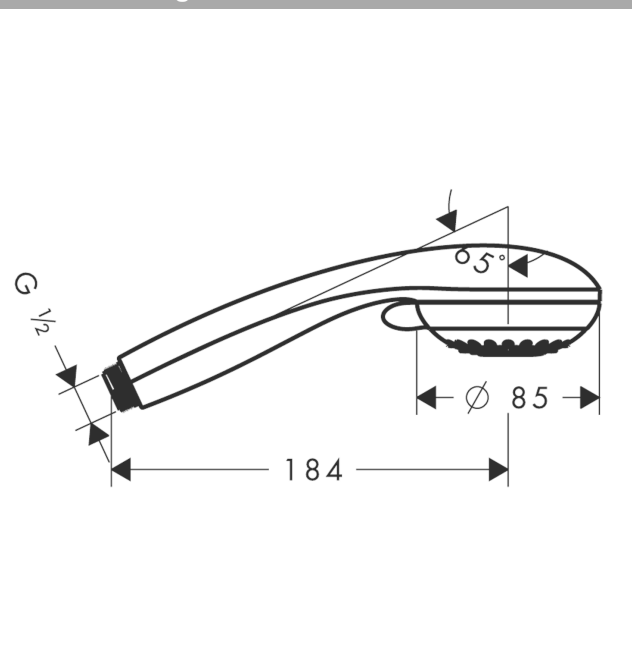

Crometta 85
Hand shower Vario
 Surfaces: **chrome** Art. no. : **28562000**

Description

product features

- Shower head size: 85 mm
- spray type adjustment by turning
- Spray pattern: normal spray, Vario spray
- Maximum flow rate (at 3 bar): 17 l/min
- Operating pressure: min. 1 bar/max. 6 bar
- rinseable dirt filter
- Connection thread 1/2"
- WRAS 1909052

Article Details

Price excl. VAT £ 23.33

Technology

Certificates

kiwa

Product image

Scale drawing

Flowchart

The consumption was measured in combination with the appropriate fittings (thermostat/mixer/ in-wall valve) to reflect actual application in practice.