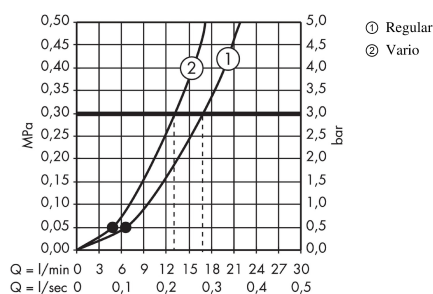

Crometta 85
Hand shower Vario
 Surfaces: **chrome** Art. no. : **28562000**

Description

product features

- Shower head size: 85 mm
- spray type adjustment by turning
- Spray pattern: normal spray, Vario spray
- Maximum flow rate (at 3 bar): 17 l/min
- Operating pressure: min. 1 bar/max. 6 bar
- rinseable dirt filter
- Connection thread 1/2"
- WRAS 1909052

Article Details

Price excl. VAT £ 23.33

Technology

Certificates

kiwa

Product image

Scale drawing

Flowchart

The consumption was measured in combination with the appropriate fittings (thermostat/mixer/ in-wall valve) to reflect actual application in practice.