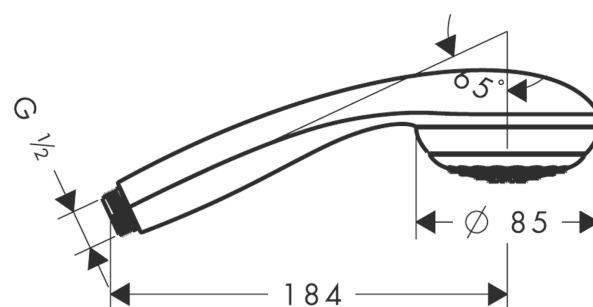

Scale drawing