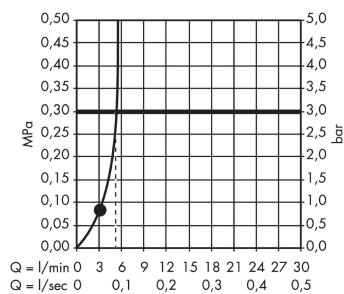

Flowchart

The consumption was measured in combination with the appropriate fittings (thermostat/mixer/ in-wall valve) to reflect actual application in practice.