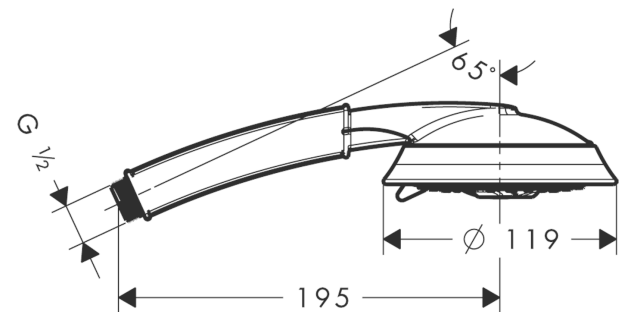

Raindance Classic Hand shower 100 3jet

Surfaces: **chrome/gold-optic** Art. no. : **28548090**

Description

product features

- Shower head size: 119 mm
- spray type adjustment by turning
- Spray pattern: RainAir, Whirl, BalanceAir
- Maximum flow rate (at 3 bar): 17 l/min
- Operating pressure: min. 1 bar/max. 6 bar
- rinseable dirt filter
- Connection thread 1/2"

Article Details

Price excl. VAT

£ 185.83

Technology

Certificates

kiwa

Product image

Scale drawing