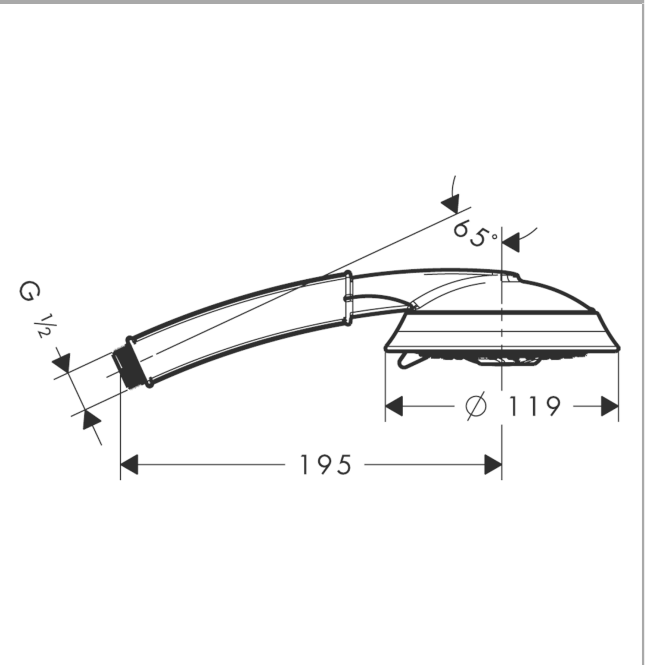

Scale drawing