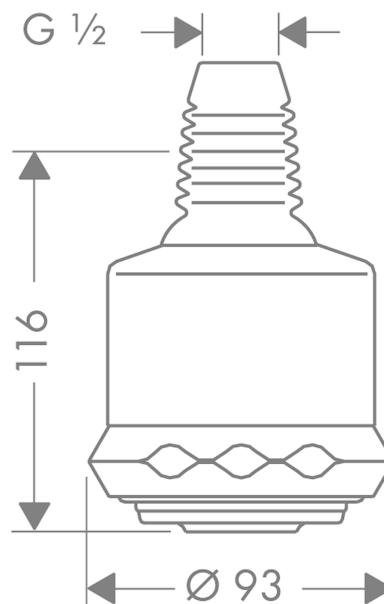

Clubmaster
Overhead shower 3jet
 Surfaces: **chrome** Art. no. : **28496000**

Description

product features

- Spray pattern: Soft spray, normal spray, Massage spray
- Shower head size: 85 mm
- Ball-joint: overhead shower angle adjustable
- flow rate Soft spray 17 l/min at 3 bar
- flow rate normal spray 19 l/min at 3 bar
- flow rate Massage spray 12 l/min at 3 bar
- adjustment with shift on overhead shower
- grey spray face
- Spray face: plastic
- Installation: wall
- Connection thread 1/2"
- operating pressure: min 1 bar / max 10 bar

Article Details

Price excl. VAT £ 190.00

Technology

Certificates

kiwa

Product image

Scale drawing

Flowchart

The consumption was measured in combination with the appropriate fittings (thermostat/mixer/ in-wall valve) to reflect actual application in practice.