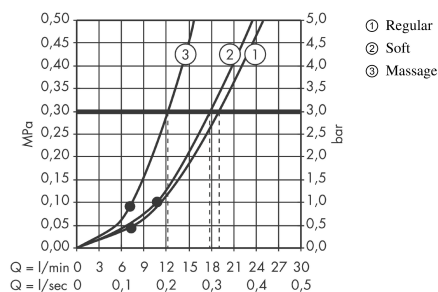

Clubmaster
Overhead shower 3jet
 Surfaces: **chrome** Art. no. : **28496000**

Description

product features

- Spray pattern: Soft spray, normal spray, Massage spray
- Shower head size: 85 mm
- Ball-joint: overhead shower angle adjustable
- flow rate Soft spray 17 l/min at 3 bar
- flow rate normal spray 19 l/min at 3 bar
- flow rate Massage spray 12 l/min at 3 bar
- adjustment with shift on overhead shower
- grey spray face
- Spray face: plastic
- Installation: wall
- Connection thread 1/2"
- operating pressure: min 1 bar / max 10 bar

Article Details

Price excl. VAT £ 190.00

Technology

Certificates

kiwa

Product image

Scale drawing

Flowchart

The consumption was measured in combination with the appropriate fittings (thermostat/mixer/ in-wall valve) to reflect actual application in practice.