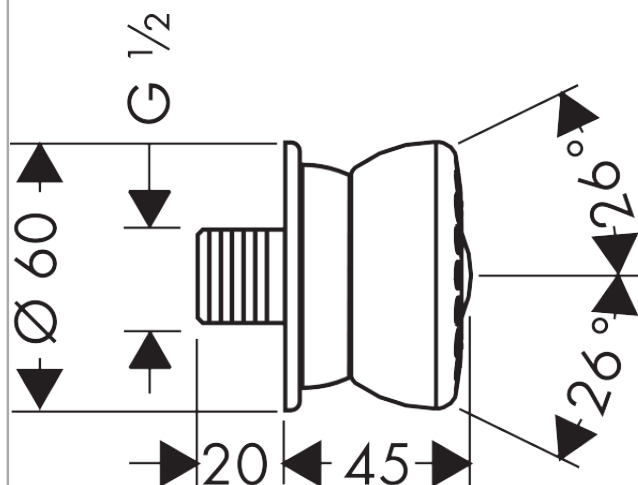

Bodyvette

Body jet 1jet stop

Surfaces: **chrome** Art. no. : **28467000**

Description

product features

- Spray pattern: normal spray
- side shower angle adjustable
- Rosette: circular
- flow rate normal spray 6 l/min at 3 bar
- Operating pressure: min. 1.5 bar/max. 6 bar
- grey spray face
- Connection thread: 1/2"
- WRAS 1801031
- WRAS 1801031

Article Details

Price excl. VAT

£ 157.50

Technology

Certificates

Product image

Scale drawing

Flowchart

The consumption was measured in combination with the appropriate fittings (thermostat/mixer/ in-wall valve) to reflect actual application in practice.