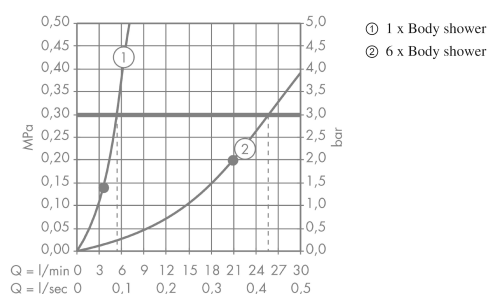

Bodyvette

Body jet 1jet stop

Surfaces: **chrome** Art. no. : **28467000**

Description

product features

- Spray pattern: normal spray
- side shower angle adjustable
- Rosette: circular
- flow rate normal spray 6 l/min at 3 bar
- Operating pressure: min. 1.5 bar/max. 6 bar
- grey spray face
- Connection thread: 1/2"
- WRAS 1801031
- WRAS 1801031

Article Details

Price excl. VAT

£ 157.50

Technology

Certificates

Product image

Scale drawing

Flowchart

The consumption was measured in combination with the appropriate fittings (thermostat/mixer/ in-wall valve) to reflect actual application in practice.