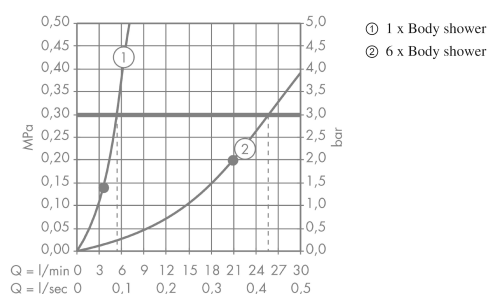

Bodyvette

Body jet 1jet

Surfaces: **chrome** Art. no. : **28466000**

Description

product features

- Spray pattern: normal spray
- side shower angle adjustable
- Rosette: circular
- flow rate normal spray 6 l/min at 3 bar
- Operating pressure: min. 1.5 bar/max. 6 bar
- grey spray face
- Connection thread: 1/2"
- WRAS 1801031
- WRAS 1801031

Article Details

Price excl. VAT

£ 137.50

Technology

Certificates

Product image

Scale drawing

Flowchart

The consumption was measured in combination with the appropriate fittings (thermostat/mixer/ in-wall valve) to reflect actual application in practice.