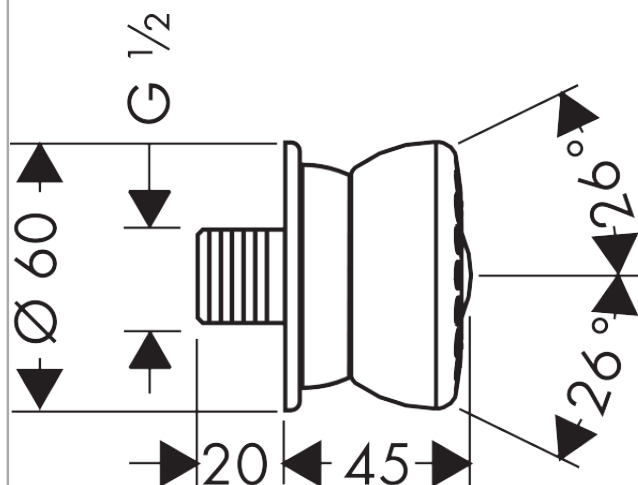

Bodyvette

Body jet 1jet

Surfaces: **chrome** Art. no. : **28466000**

Description

product features

- Spray pattern: normal spray
- side shower angle adjustable
- Rosette: circular
- flow rate normal spray 6 l/min at 3 bar
- Operating pressure: min. 1.5 bar/max. 6 bar
- grey spray face
- Connection thread: 1/2"
- WRAS 1801031
- WRAS 1801031

Article Details

Price excl. VAT

£ 137.50

Technology

Certificates

Product image

Scale drawing

Flowchart

The consumption was measured in combination with the appropriate fittings (thermostat/mixer/ in-wall valve) to reflect actual application in practice.