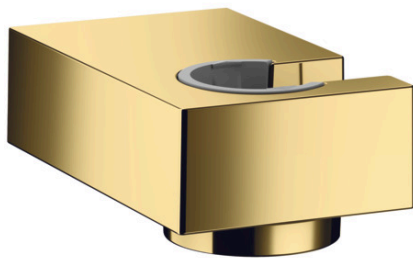

Shower holder Porter E

Surfaces: **polished gold-optic** Art. no. : **28387990**

Description

product features

- fixed holding position
- Suitable for use with hoses with conical nut
- metal

Article Details

Price excl. VAT

£ 63.80

Design awards

Product image

Scale drawing