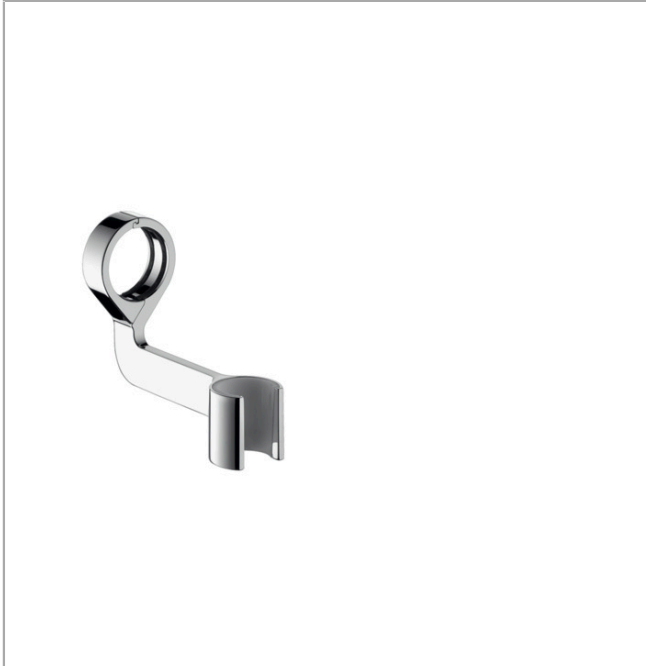

Shower holder Porter Reno
 Surfaces: **chrome** Art. no. : **28335000**

Description

product features

- fixed holding position
- Suitable for use with hoses with conical nut
- metal

Article Details

Price excl. VAT £ 35.00

Product image

Scale drawing