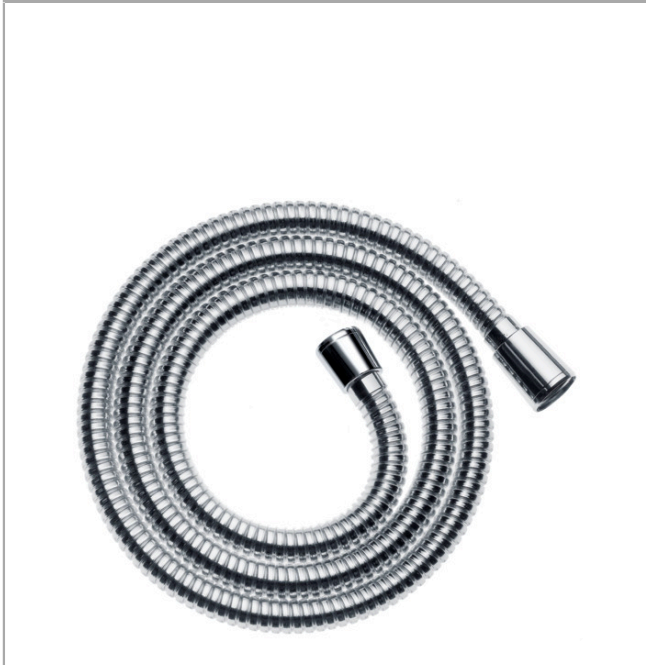

Sensoflex
Metal shower hose 160 cm
Surfaces: **chrome** Art. no. : **28136000**

Description

product features

- metal shower hose
- with plastic coating, easy to clean
- Shower hose length: 1.60 m
- pivot connector prevent hose from tangling
- kink-protected
- conical nuts at both ends

Article Details

Price excl. VAT

£ 42.50

Certificates

kiwa

Product image