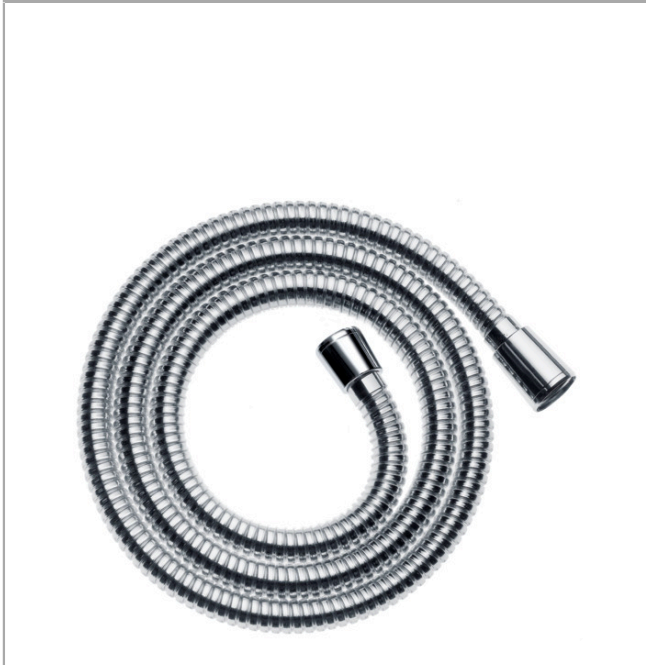

Sensoflex
Metal shower hose 200 cm
Surfaces: **chrome** Art. no. : **28134000**

Description

product features

- metal shower hose
- with plastic coating, easy to clean
- Shower hose length: 2.00 m
- pivot connector prevent hose from tangling
- kink-protected
- conical nuts at both ends

Article Details

Price excl. VAT

£ 51.67

Certificates

kiwa

Product image