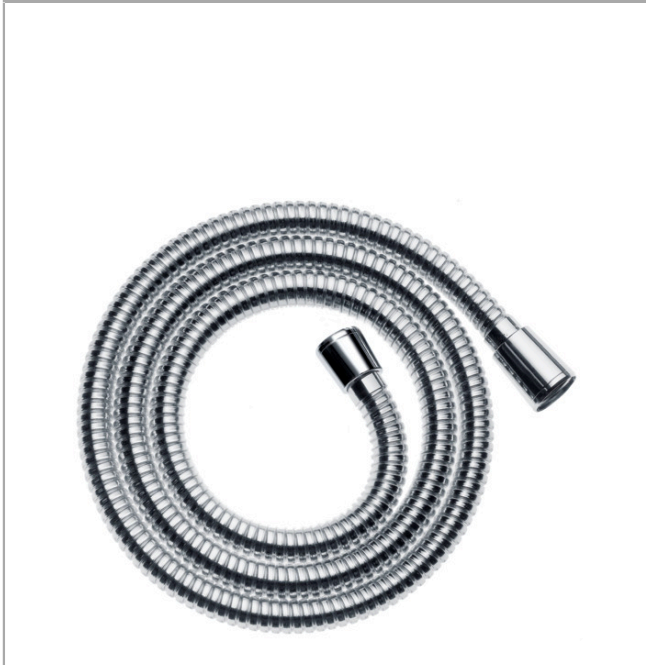

Sensoflex
Metal shower hose 125 cm
Surfaces: **chrome** Art. no. : **28132000**

Description

product features

- metal shower hose
- with plastic coating, easy to clean
- Shower hose length: 1.25 m
- pivot connector prevent hose from tangling
- kink-protected
- conical nuts at both ends

Article Details

Price excl. VAT

£ 41.67

Certificates

kiwa

Product image