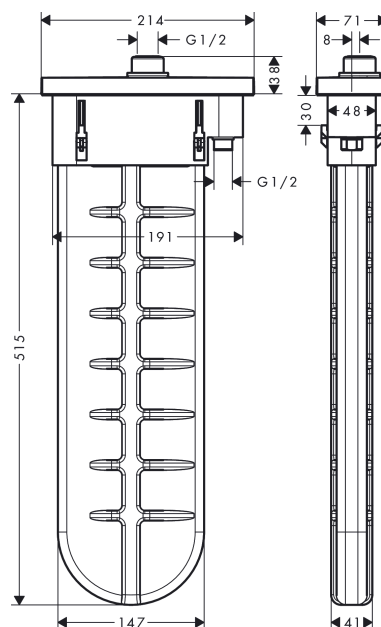

sBox

Finish set square

Surfaces: **polished gold-optic** Art. no. : **28010990**

Description

product features

- Consists of: hose box, shower hose, escutcheon
- suitable for rim mounted or tile surround installation
- designed to run 1 function
- sBox for quiet, smooth and protected hose guidance
- Flow rate (at 3 bar): 9.5 l/min
- Operating pressure: min. 1 bar/max. 10 bar
- bath rim width at least 100 mm
- Clamping range: 0 - 30 mm
- Maximum pull-out length of hand shower 1.45 m
- removable for service at any time
- protected against backflow for domestic use (according to DIN EN 1717)
- WRAS 1907041

Article Details

Price excl. VAT

£ 407.50

Certificates

Product image

Scale drawing

Flowchart