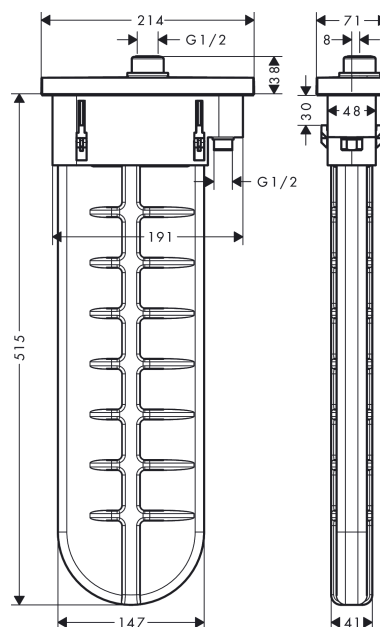

#### product features

- Consists of: hose box, shower hose, escutcheon
- suitable for rim mounted or tile surround installation
- designed to run 1 function
- sBox for quiet, smooth and protected hose guidance
- Flow rate (at 3 bar): 9.5 l/min
- Operating pressure: min. 1 bar/max. 10 bar
- bath rim width at least 100 mm
- Clamping range: 0 - 30 mm
- Maximum pull-out length of hand shower 1.45 m
- removable for service at any time
- protected against backflow for domestic use (according to DIN EN 1717)
- WRAS 1907041

### Scale drawing