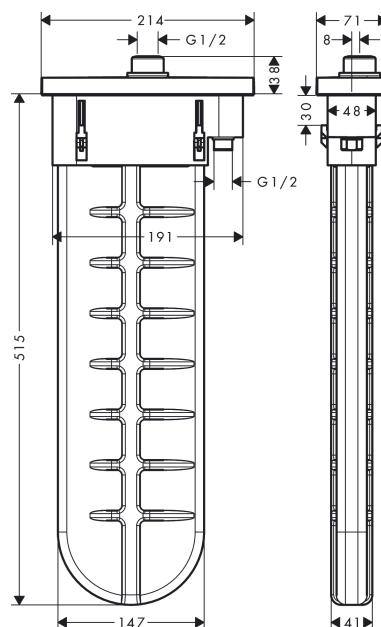

sBox

Finish set square

Surfaces: **matt black** Art. no. : **28010670**

Description

product features

- Consists of: hose box, shower hose, escutcheon
- suitable for rim mounted or tile surround installation
- designed to run 1 function
- sBox for quiet, smooth and protected hose guidance
- Flow rate (at 3 bar): 9.5 l/min
- Operating pressure: min. 1 bar/max. 10 bar
- bath rim width at least 100 mm
- Clamping range: 0 - 30 mm
- Maximum pull-out length of hand shower 1.45 m
- removable for service at any time
- protected against backflow for domestic use (according to DIN EN 1717)
- WRAS 1907041

Article Details

Price excl. VAT

£ 380.30

Certificates

Product image

Scale drawing

Flowchart