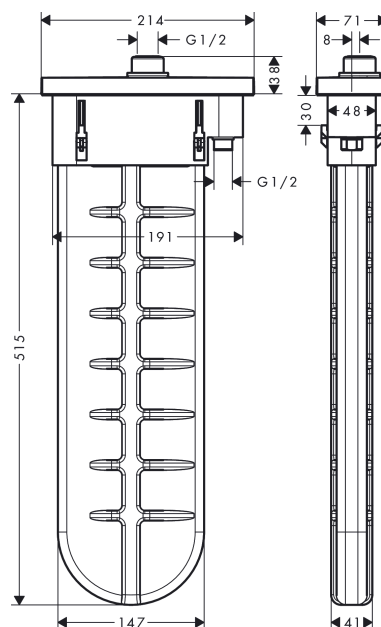

sBox

Finish set square

Surfaces: **brushed bronze** Art. no. : **28010140**

Description

product features

- Consists of: hose box, shower hose, escutcheon
- suitable for rim mounted or tile surround installation
- designed to run 1 function
- sBox for quiet, smooth and protected hose guidance
- Flow rate (at 3 bar): 9.5 l/min
- Operating pressure: min. 1 bar/max. 10 bar
- bath rim width at least 100 mm
- Clamping range: 0 - 30 mm
- Maximum pull-out length of hand shower 1.45 m
- removable for service at any time
- protected against backflow for domestic use (according to DIN EN 1717)
- WRAS 1907041

Article Details

Price excl. VAT

£ 407.50

Certificates

Product image

Scale drawing

Flowchart