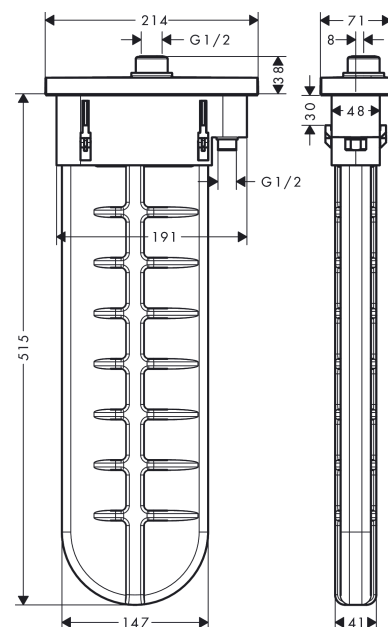

sBox

Finish set square

Surfaces: **chrome** Art. no. : **28010000**

Description

product features

- Consists of: hose box, shower hose, escutcheon
- suitable for rim mounted or tile surround installation
- designed to run 1 function
- sBox for quiet, smooth and protected hose guidance
- Flow rate (at 3 bar): 9.5 l/min
- Operating pressure: min. 1 bar/max. 10 bar
- bath rim width at least 100 mm
- Clamping range: 0 - 30 mm
- Maximum pull-out length of hand shower 1.45 m
- removable for service at any time
- protected against backflow for domestic use (according to DIN EN 1717)
- WRAS 1907041

Article Details

Price excl. VAT

£ 271.67

Certificates

Product image

Scale drawing

Flowchart