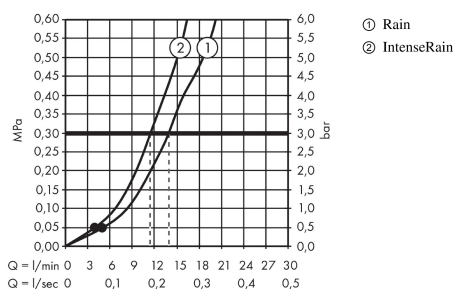

Crometta

Shower system 100 Vario with Ecostat 1001 CL thermostatic mixer and shower rail 90 cm

Surfaces: white/chrome Art. no. : 27813400

Description

product features

- Consists of: hand shower, thermostatic shower mixer, shower bar, slider, shower hose
- Spray pattern: Rain, IntenseRain
- spray type adjustment by turning
- pivot connector prevent hose from tangling
- 90° position adjustable slider, pivots left and right, up and down
- Maximum flow rate (at 3 bar): 14 l/min
- operating pressure: min 1 bar / max 6 bar

Article Details

Price excl. VAT

£ 204.17

Technology

Product image

Scale drawing

Flowchart

The consumption was measured in combination with the appropriate fittings (thermostat/mixer/in-wall valve) to reflect actual application in practice.

Crometta

Shower system 100 Vario with Ecostat 1001 CL thermostatic mixer and shower rail 90 cm

Surfaces: **white/chrome** Art. no. : **27813400**

Installation examples