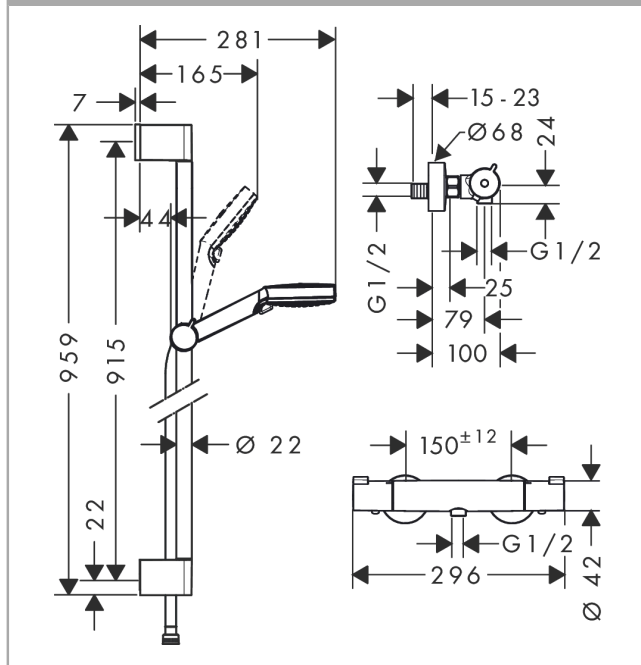

Crometta

Shower system 100 Vario with Ecostat 1001 CL thermostatic mixer and shower rail 90 cm

Surfaces: white/chrome Art. no. : 27813400

Description

product features

- Consists of: hand shower, thermostatic shower mixer, shower bar, slider, shower hose
- Spray pattern: Rain, IntenseRain
- spray type adjustment by turning
- pivot connector prevent hose from tangling
- 90° position adjustable slider, pivots left and right, up and down
- Maximum flow rate (at 3 bar): 14 l/min
- operating pressure: min 1 bar / max 6 bar

Article Details

Price excl. VAT

£ 204.17

Technology

Product image

Scale drawing

Flowchart

The consumption was measured in combination with the appropriate fittings (thermostat/mixer/in-wall valve) to reflect actual application in practice.

Crometta

Shower system 100 Vario with Ecostat 1001 CL thermostatic mixer and shower rail 90 cm

Surfaces: **white/chrome** Art. no. : **27813400**

Installation examples