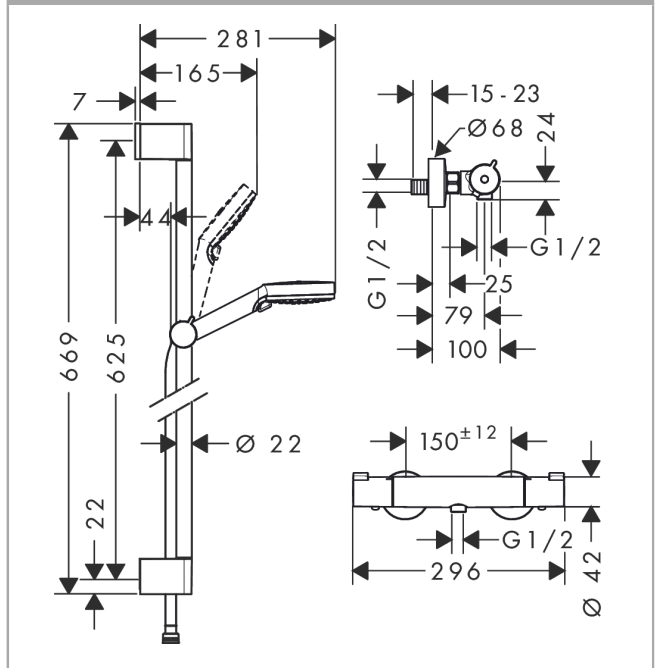

Crometta

Shower system 100 Vario with Ecostat 1001 CL thermostatic mixer and shower rail 65 cm

Surfaces: white/chrome Art. no. : 27812400

Description

product features

- Consists of: hand shower, thermostatic shower mixer, shower bar, slider, shower hose
- Spray pattern: Rain, IntenseRain
- spray type adjustment by turning
- pivot connector prevent hose from tangling
- 90° position adjustable slider, pivots left and right, up and down
- Maximum flow rate (at 3 bar): 14 l/min

Article Details

Price excl. VAT

£ 194.17

Technology

Product image

Scale drawing

Flowchart

The consumption was measured in combination with the appropriate fittings (thermostat/mixer/ in-wall valve) to reflect actual application in practice.

Crometta

Shower system 100 Vario with Ecostat 1001 CL thermostatic mixer and shower rail 65 cm

Surfaces: **white/chrome** Art. no. : **27812400**

Installation examples