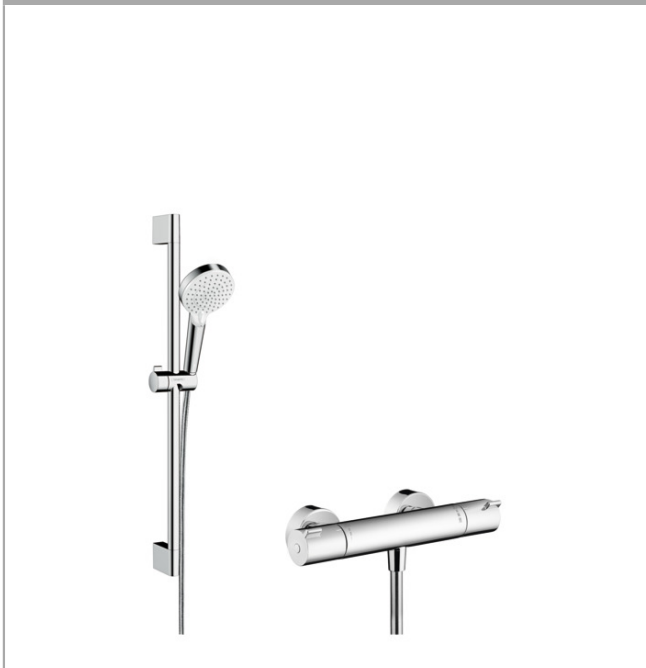

Crometta

Shower system 100 Vario with Ecostat 1001 CL thermostatic mixer and shower rail 65 cm

Surfaces: white/chrome Art. no. : 27812400

Description

product features

- Consists of: hand shower, thermostatic shower mixer, shower bar, slider, shower hose
- Spray pattern: Rain, IntenseRain
- spray type adjustment by turning
- pivot connector prevent hose from tangling
- 90° position adjustable slider, pivots left and right, up and down
- Maximum flow rate (at 3 bar): 14 l/min

Article Details

Price excl. VAT

£ 194.17

Technology

Product image