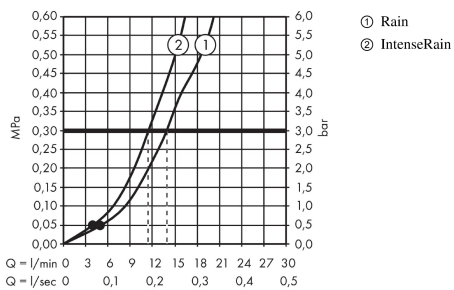

Crometta

Shower system 100 Vario with Ecostat 1001 CL thermostatic mixer and shower rail 65 cm

Surfaces: white/chrome Art. no. : 27812400

Description

product features

- Consists of: hand shower, thermostatic shower mixer, shower bar, slider, shower hose
- Spray pattern: Rain, IntenseRain
- spray type adjustment by turning
- pivot connector prevent hose from tangling
- 90° position adjustable slider, pivots left and right, up and down
- Maximum flow rate (at 3 bar): 14 l/min

Article Details

Price excl. VAT

£ 194.17

Technology

Product image

Scale drawing

Flowchart

The consumption was measured in combination with the appropriate fittings (thermostat/mixer/ in-wall valve) to reflect actual application in practice.

Crometta

Shower system 100 Vario with Ecostat 1001 CL thermostatic mixer and shower rail 65 cm

Surfaces: **white/chrome** Art. no. : **27812400**

Installation examples