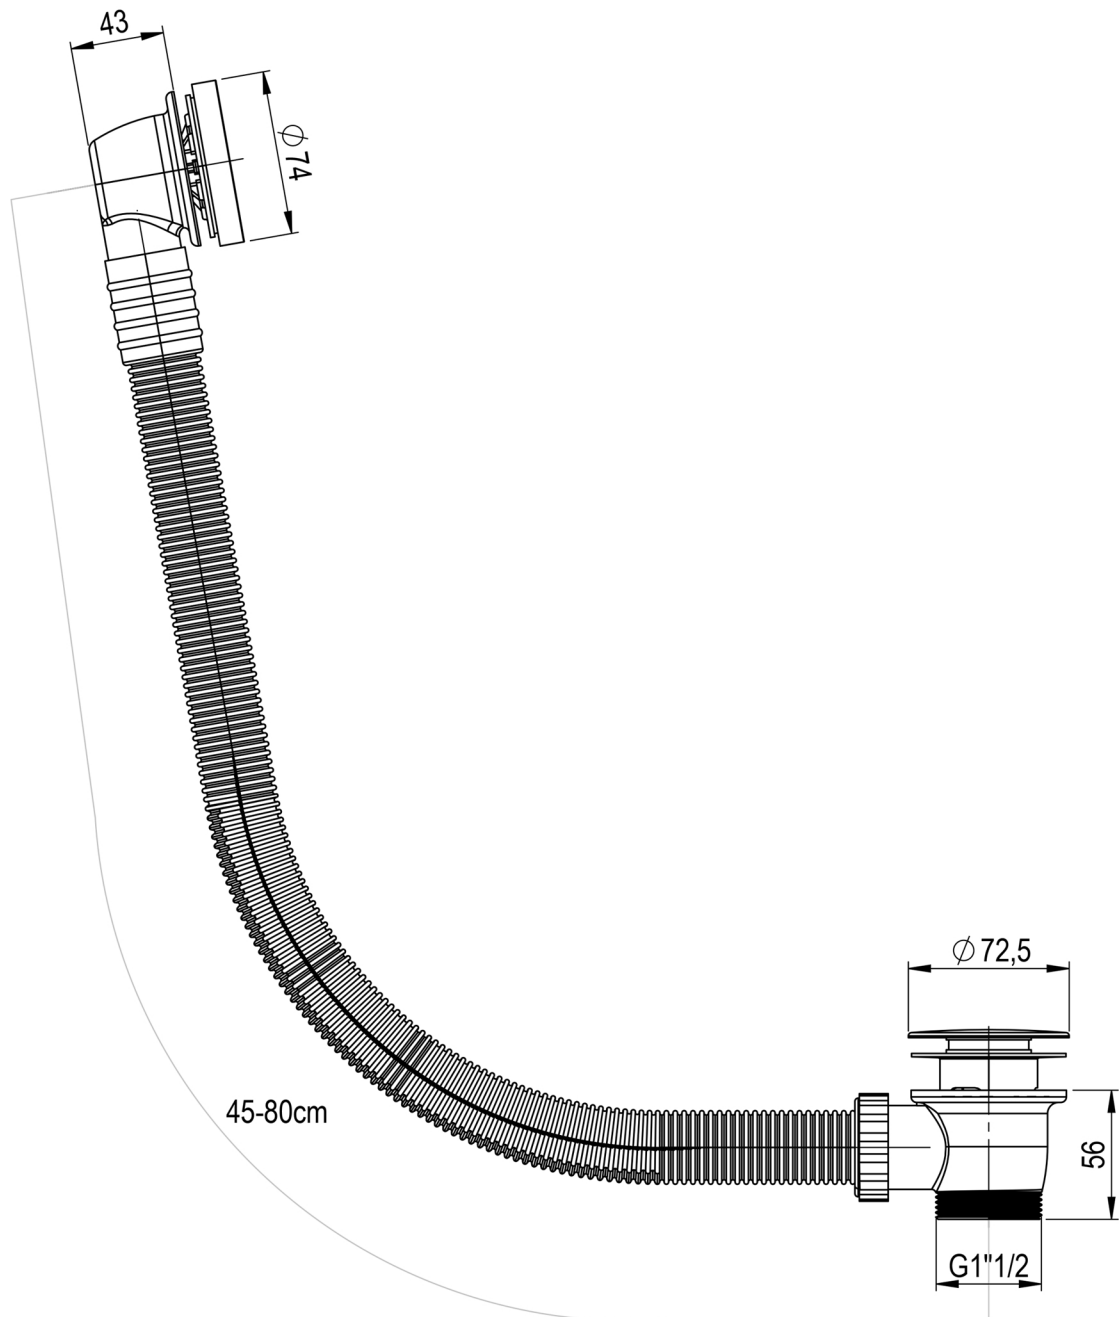

Technical Drawing

Product code: 27809CCBBL

Product range: VOS Brushed Black

www.jtpuk.co.uk

technical@jtpuk.co.uk

01895 442211