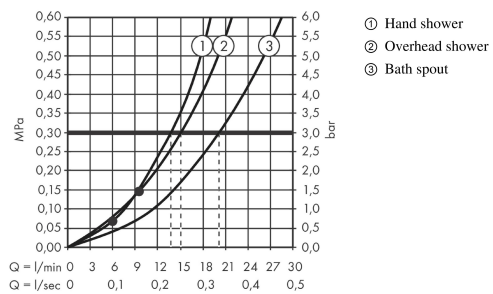

Croma E
Showerpipe 280 1jet with bath thermostat
 Surfaces: **chrome** Art. no. : **27687000**

Description

product features

- Consists of: overhead shower, hand shower, thermostatic bath mixer, shower hose, slider
- Shower head size: 280 x 170 mm
- Spray pattern: RainAir
- overhead shower angle adjustable
- height-adjustable hand shower holder with external select button
- Maximum flow rate (at 3 bar): 20.3 l/min
- flow rate RainAir 15 l/min at 3 bar
- Operating pressure: min. 1.7 bar/max. 10 bar
- Swivel shower arm
- thermostat Ecostat E
- flow rate bath filler 20 l/min at 3 bar
- safety stop at 40°C
- exposed design allows easy installation, all working parts are outside of the wall
- Connection thread 1/2"
- Centre distance 150 mm ± 12 mm
- pipe can be shortened in height

Article Details

Price excl. VAT

£ 825.00

Technology

Product image

Scale drawing

Croma E
Showerpipe 280 1jet with bath thermostat
 Surfaces: **chrome** Art. no. : **27687000**

Flowchart