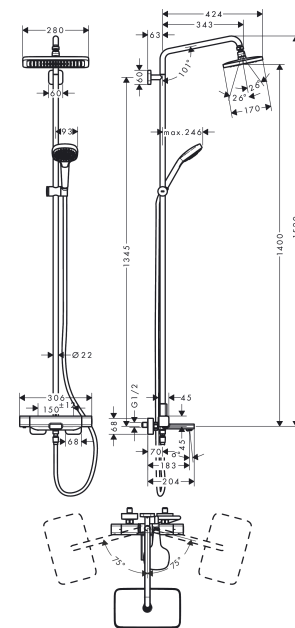

Croma E
Showerpipe 280 1jet with bath thermostat
 Surfaces: **chrome** Art. no. : **27687000**

Description

product features

- Consists of: overhead shower, hand shower, thermostatic bath mixer, shower hose, slider
- Shower head size: 280 x 170 mm
- Spray pattern: RainAir
- overhead shower angle adjustable
- height-adjustable hand shower holder with external select button
- Maximum flow rate (at 3 bar): 20.3 l/min
- flow rate RainAir 15 l/min at 3 bar
- Operating pressure: min. 1.7 bar/max. 10 bar
- Swivel shower arm
- thermostat Ecostat E
- flow rate bath filler 20 l/min at 3 bar
- safety stop at 40°C
- exposed design allows easy installation, all working parts are outside of the wall
- Connection thread 1/2"
- Centre distance 150 mm ± 12 mm
- pipe can be shortened in height

Article Details

Price excl. VAT

£ 825.00

Technology

Product image

Scale drawing

Croma E
Showerpipe 280 1jet with bath thermostat
 Surfaces: **chrome** Art. no. : **27687000**

Flowchart

Croma E
Showerpipe 280 1jet with bath thermostat
 Surfaces: **chrome** Art. no. : **27687000**

Installation examples